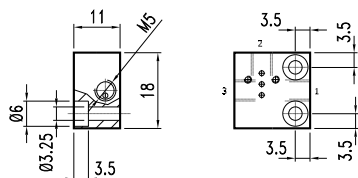

24V DC

L = 300 mm  
L = 500 mm  
L = 1000 mm

CONNECTOR  
CONNECTEUR  
CONNETTORE

CODE:  
VX0048  
VX0049  
VX0050

300mm  
500mm  
1000mm

SINGLE MANIFOLD  
EMBASE SIMPLE  
BASE SINGOLA

CODE: SB4010101